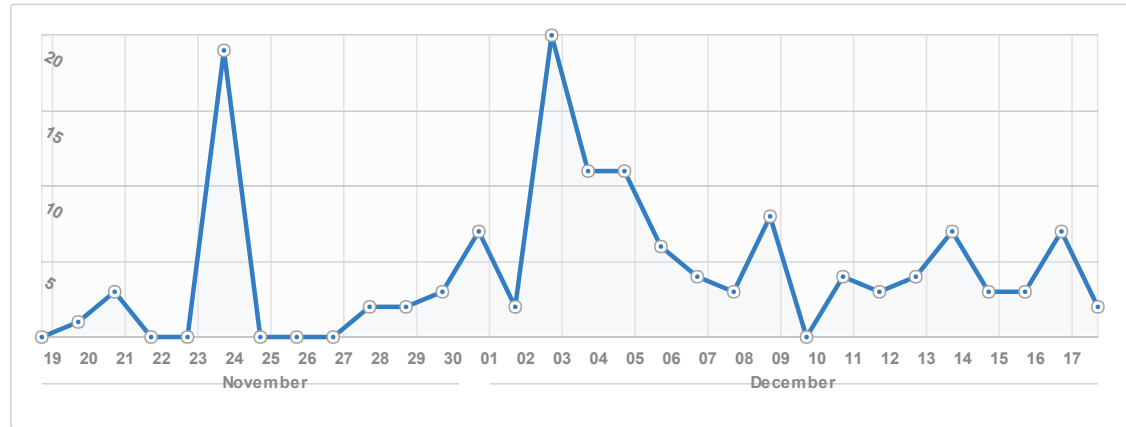

- Home
- Webs Premium
- Domains & Email
- Local Listings NEW
- SEO Booster
- Statistics
  - [Pageviews](#)
  - Visitors
  - Traffic Sources
- Mobile
- Form Submissions
- Billing
- Settings
- Matching Products

Pageviews

Pageviews Summary

3391 TOTAL PAGEVIEWS	242 MONTHLY AVG	412 BEST MONTH	59 WEEKLY AVG	270 BEST WEEK	9 DAILY AVG	144 BEST DAY

Total Pageviews

Past 30 days